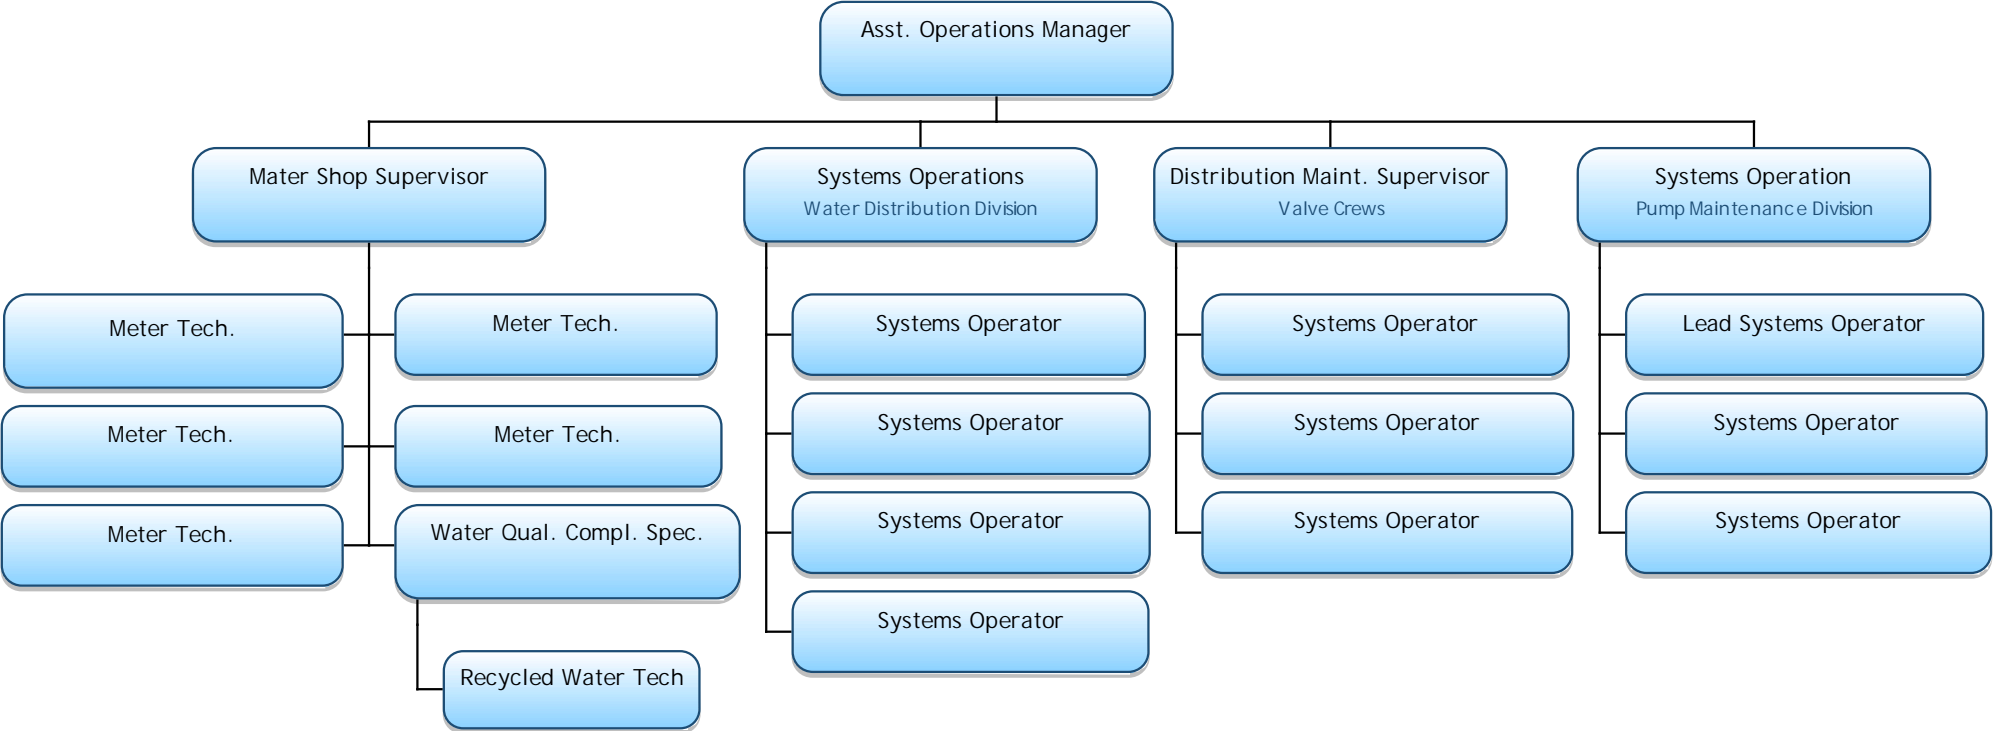

Padre Dam Municipal Water District

Padre Dam Municipal Water District
Finance Department

Padre Dam Municipal Water District
Engineering Department

Padre Dam Municipal Water District
Operations & Water Quality Department

Padre Dam Municipal Water District
Operations & Water Quality Department

Padre Dam Municipal Water District Operations & Water Quality Department

Padre Dam Municipal Water District
Operations & Water Quality Department