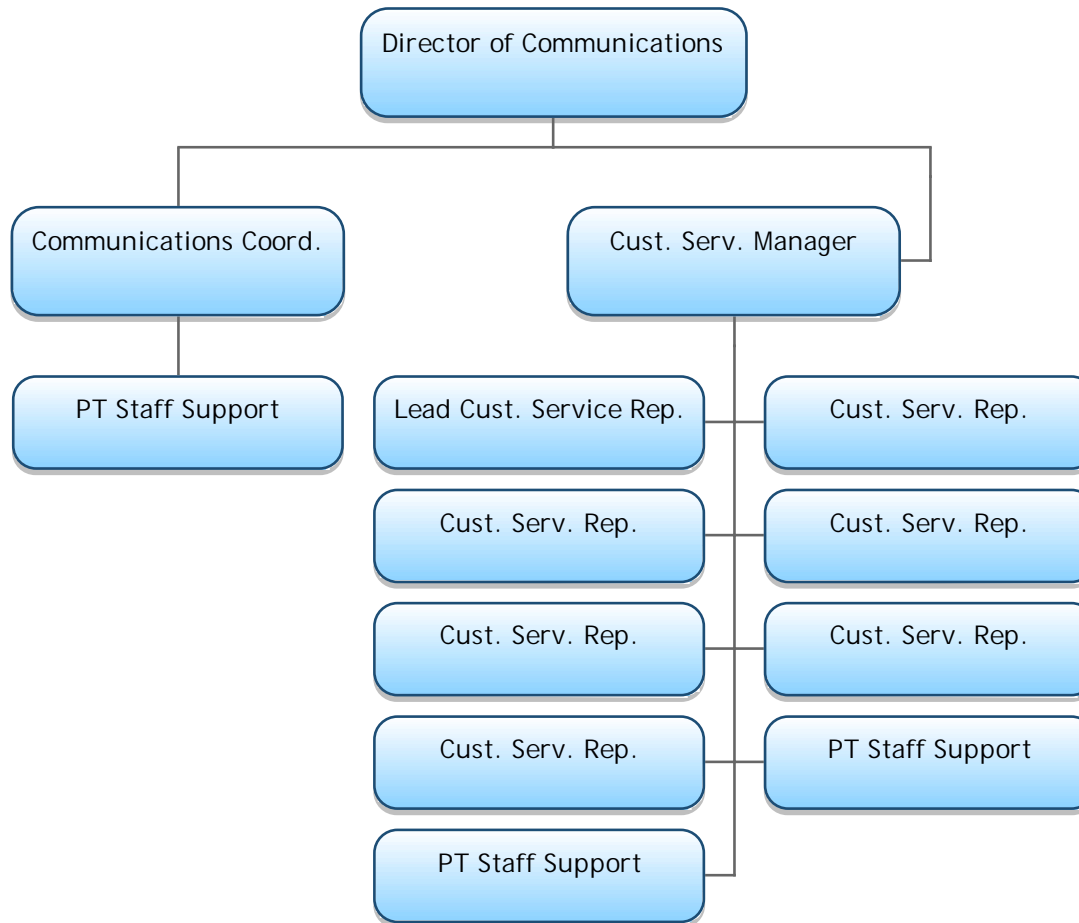

Padre Dam Municipal Water District
Communications Department