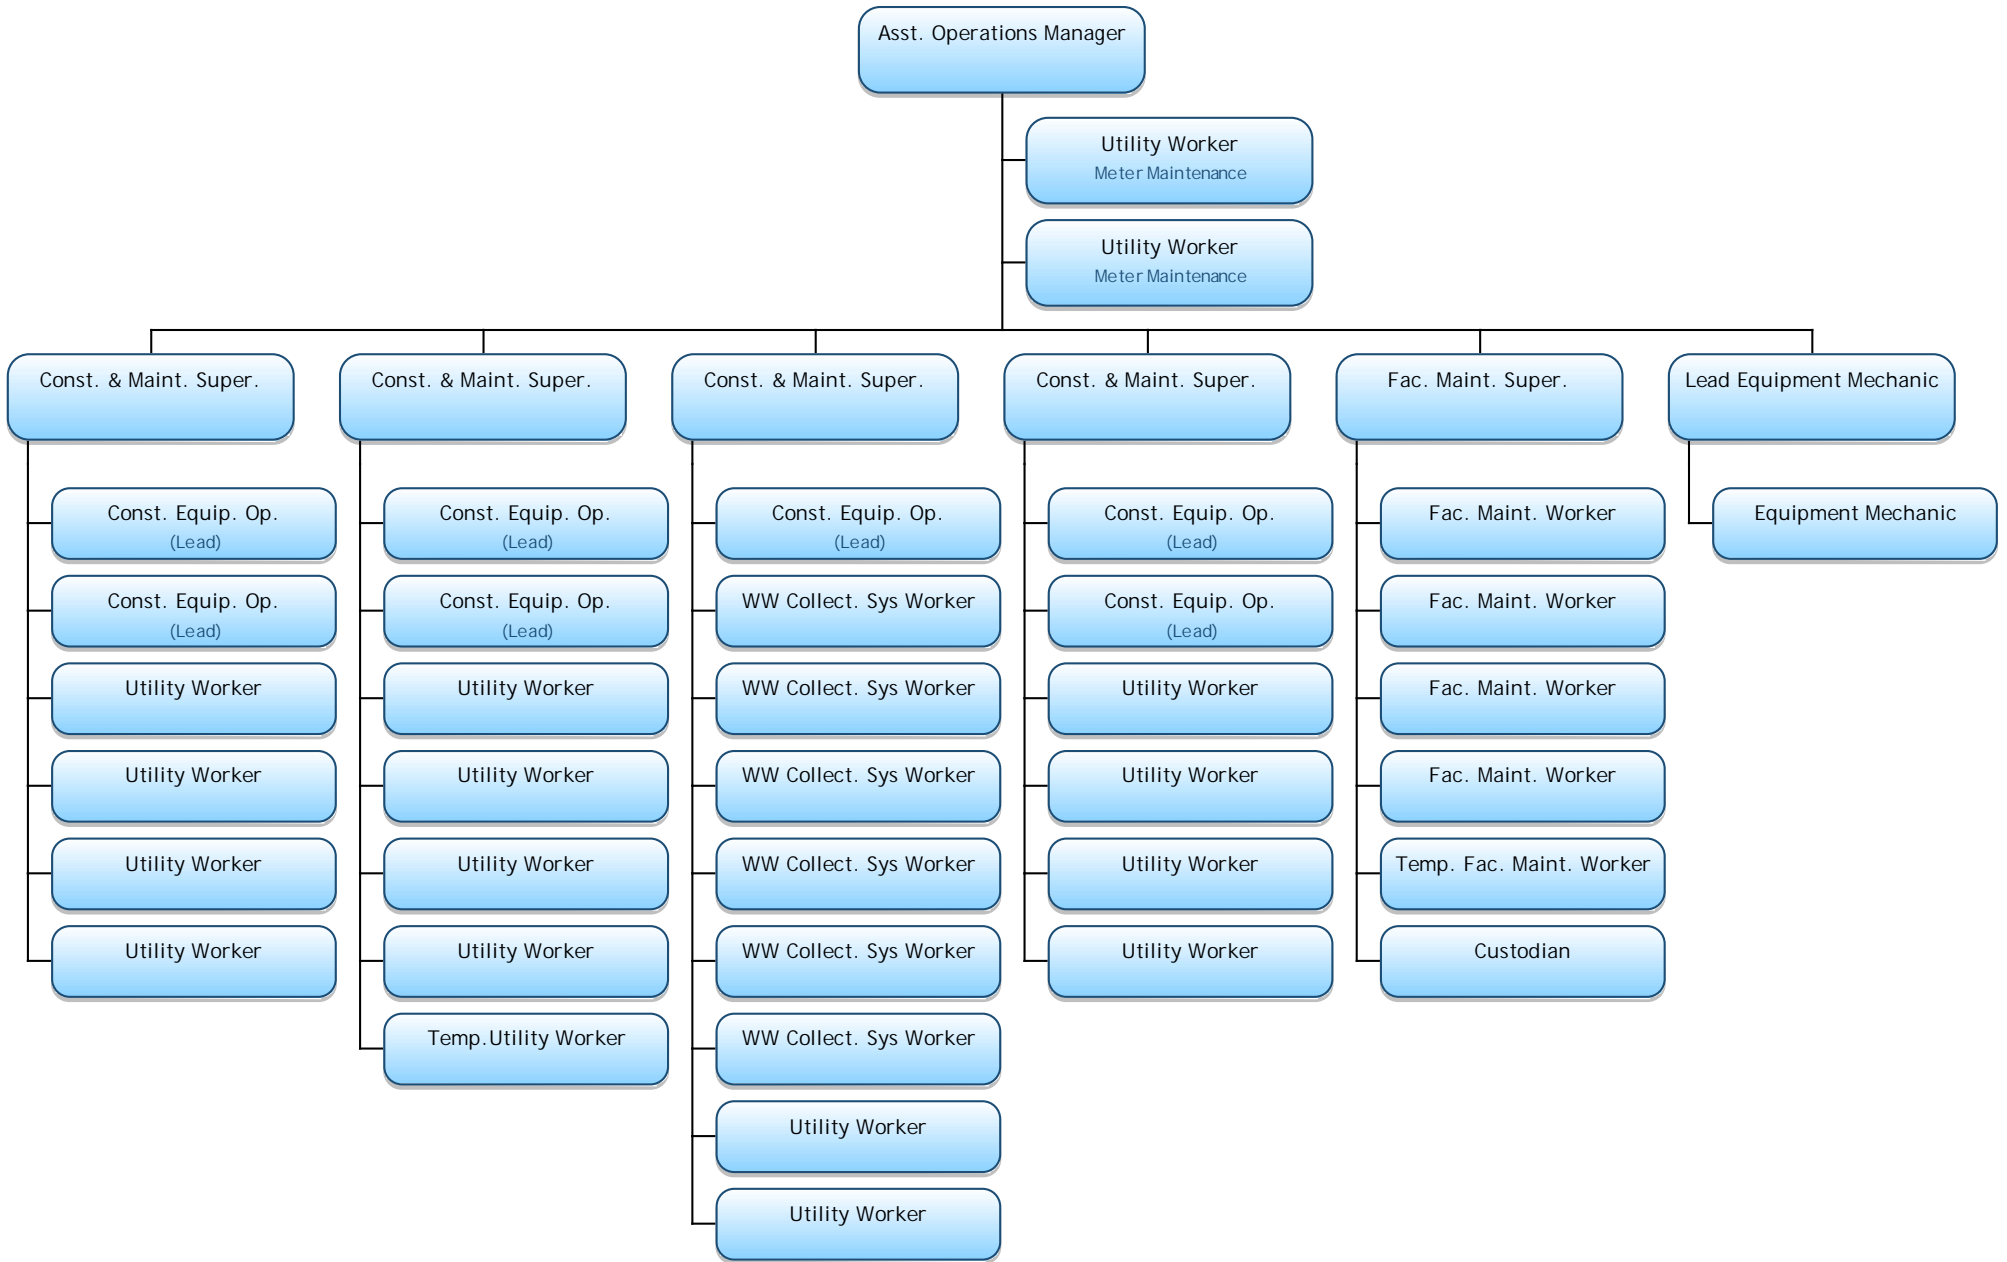

Padre Dam Municipal Water District

Padre Dam Municipal Water District
Finance Department

Padre Dam Municipal Water District
Engineering Department

Padre Dam Municipal Water District
Operations & Water Quality Department

Padre Dam Municipal Water District
Operations & Water Quality Department

Padre Dam Municipal Water District Operations & Water Quality Department

Padre Dam Municipal Water District
Operations & Water Quality Department