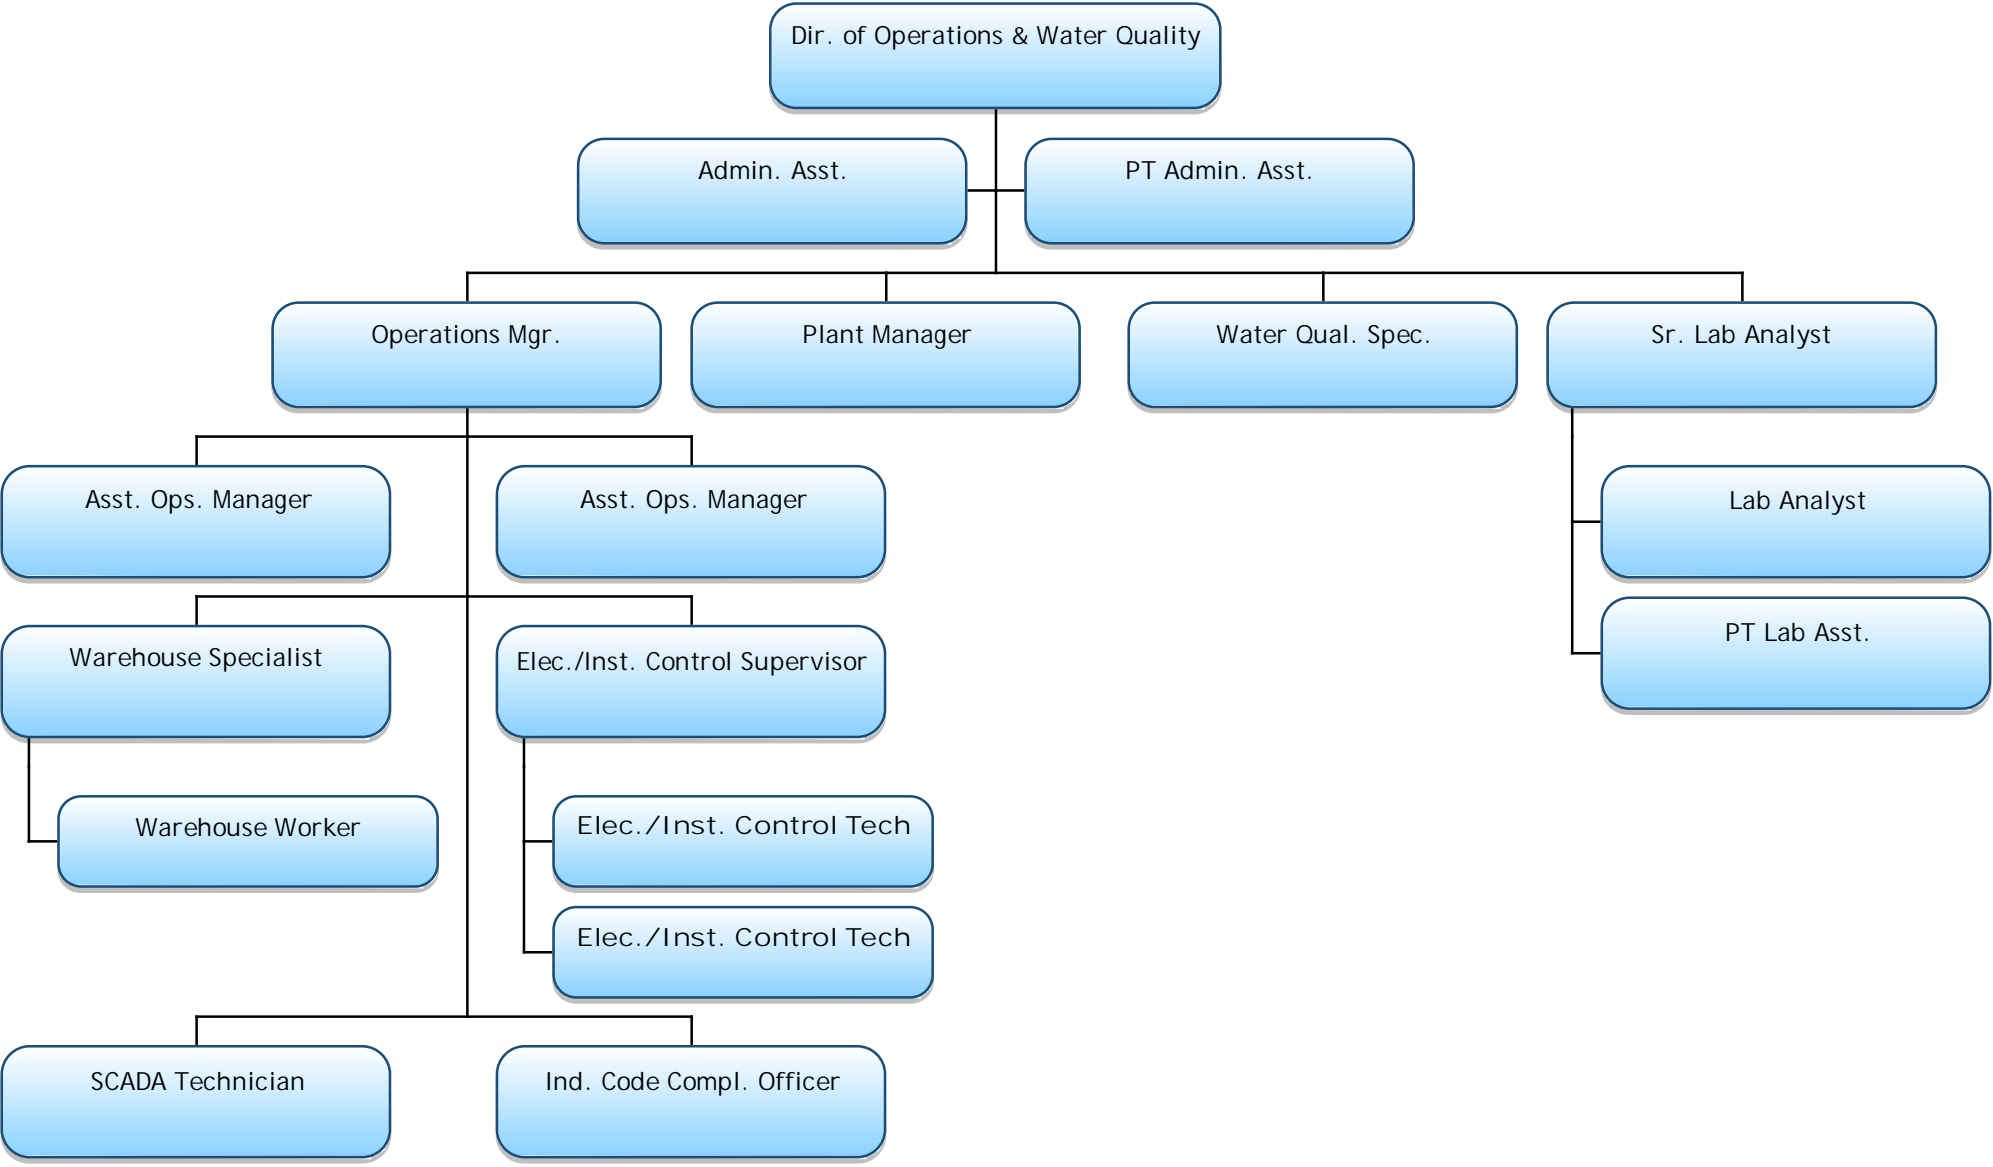

Padre Dam Municipal Water District

Padre Dam Municipal Water District
Finance Department

Padre Dam Municipal Water District
Engineering Department

Padre Dam Municipal Water District
Operations & Water Quality Department

Padre Dam Municipal Water District
Operations & Water Quality Department

Padre Dam Municipal Water District Operations & Water Quality Department

Padre Dam Municipal Water District
Operations & Water Quality Department