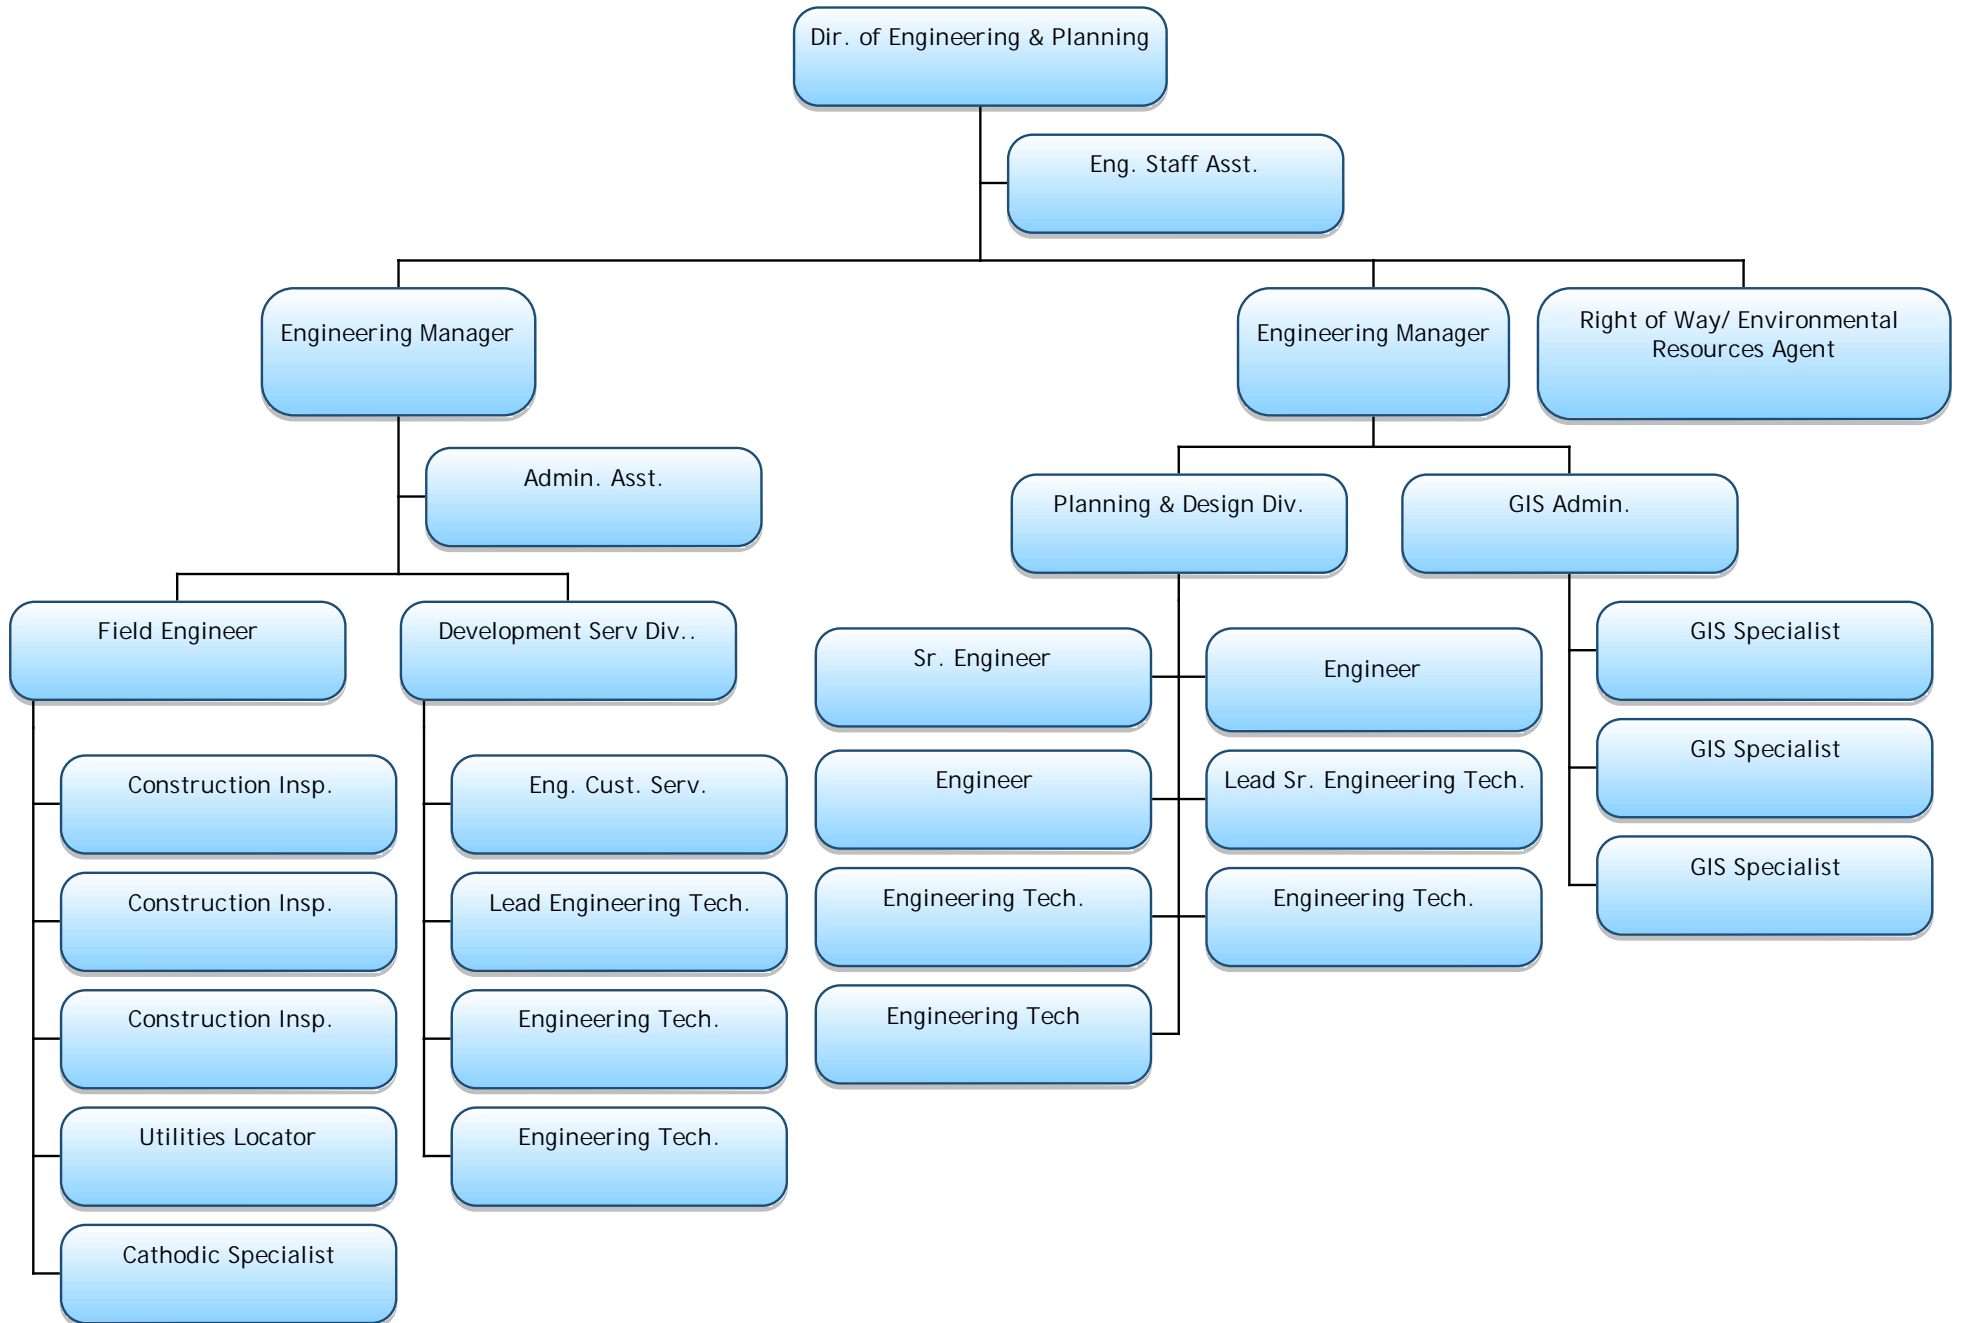

Padre Dam Municipal Water District

Padre Dam Municipal Water District
Finance Department

Padre Dam Municipal Water District
Engineering Department

Padre Dam Municipal Water District
Operations & Water Quality Department

Padre Dam Municipal Water District
Operations & Water Quality Department

Padre Dam Municipal Water District Operations & Water Quality Department

Padre Dam Municipal Water District
Operations & Water Quality Department